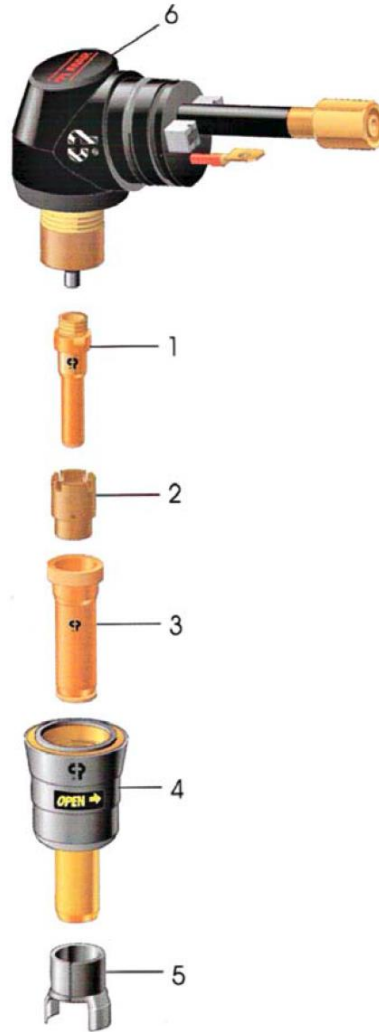

## PLASMA TORCH CONSUMABLES

### Cebora P90 / P91 MAR

Item#	Part #	Description	Pack Qty
1	C1368	Electrode - Long	5
2	C1510	Swirl ring	1
3	C1847	Cutting tip - 1.0mm	5
	C1848	Cutting tip - 1.2mm	5
	C1849	Cutting tip - 1.3mm	5
4	C1907	Nozzle holder (1901)	1
5	C1407	Spacing brush	1
6	C1358	Torch body	1